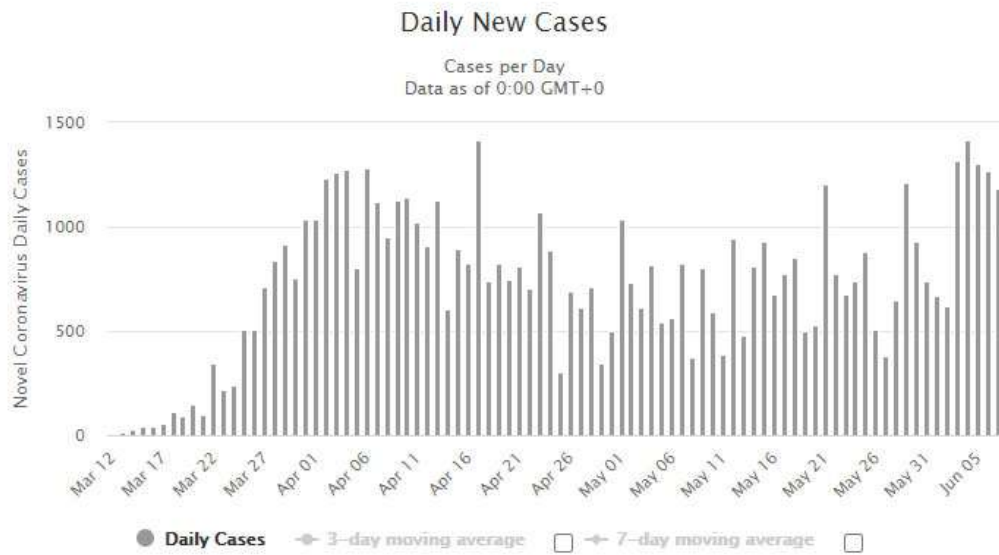

Daily New Cases in Florida

County	Total Cases	New Cases	Total Deaths	New Deaths	Active Cases	Total Tests	Source
Osceola	749	+4	21		728	16,444	[county] [state]
Sarasota	686	+6	85		601	23,128	[county]* [state]
St. Lucie	654	+27	31		623	14,726	[county]* [state]
Hendry	565	+7	18		547	3,334	[county]* [state]
Seminole	542	+10	12		170	23,891	[county]* [state]
Charlotte	500	+7	72		428	7,558	[county]* [state]
Brevard	464	+7	13		451	26,819	[county] [state]